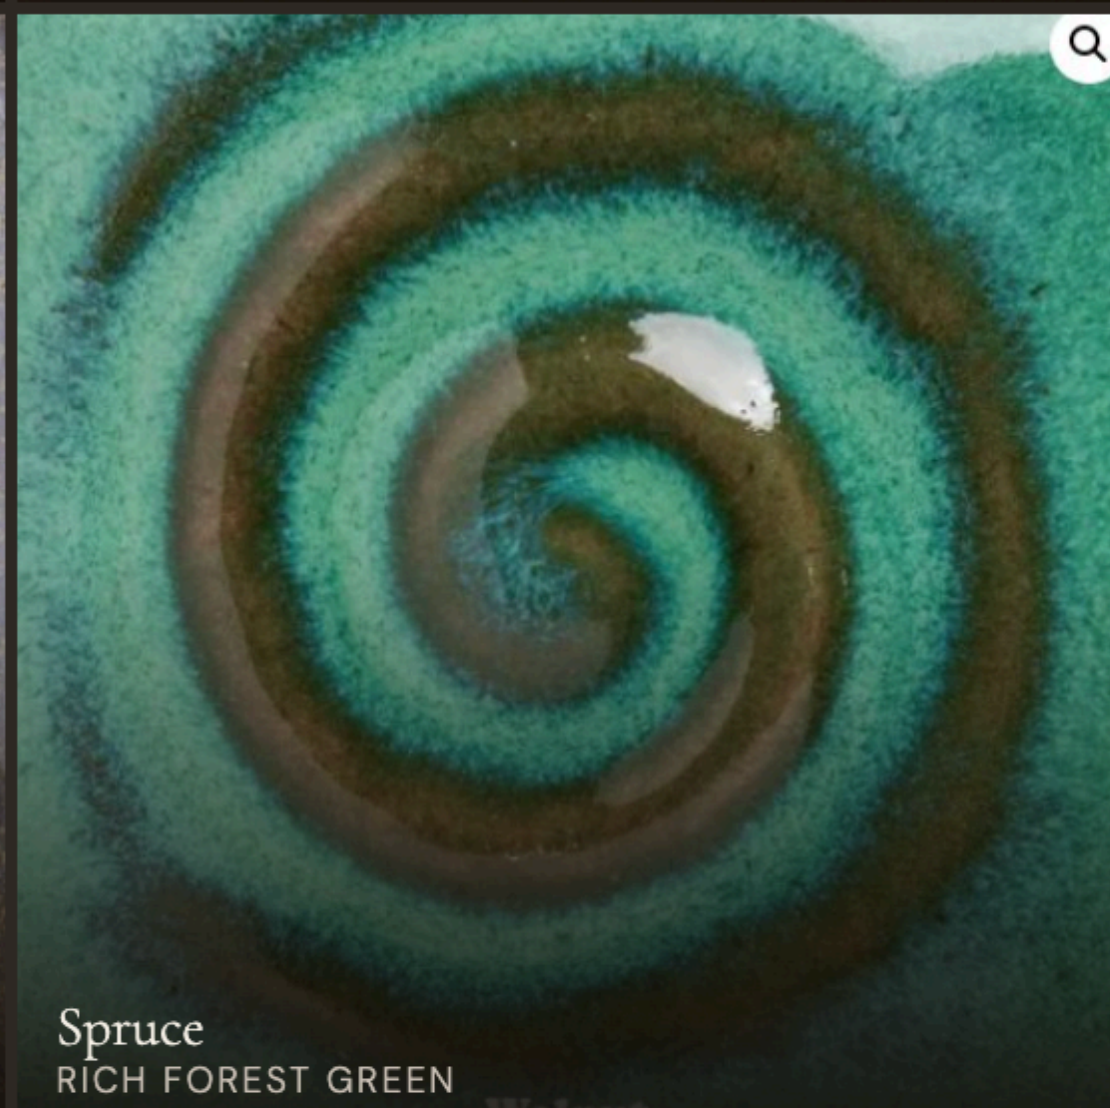

Soap Dispenser \$21.78+ Lemon/Lime Juicer \$15.48 Planter / Vase \$15.43

Incense/Jewelry Bowl \$16.50 Light Fixture \$40.45

Raven

Pistachio

Stormy Night

Shorebreak

Amber Tea Dust

Spruce
RICH FOREST GREEN

Periwinkle

Snowdrift

Electric Teal

Rootbeer

Rootbeer

Walnut

Walnut

Cinnamon Stick